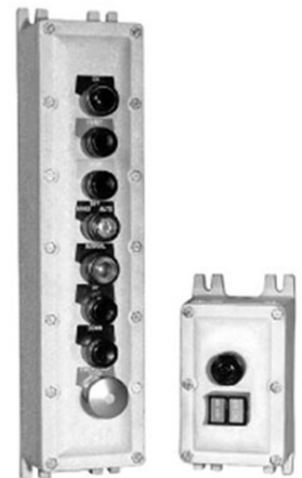

UL 508A Panel Shops

New Jersey - Florida - Texas - California