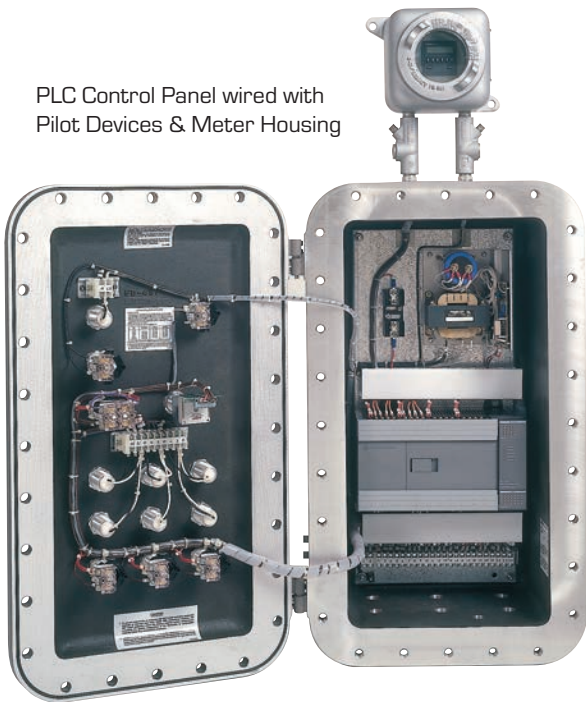

Examples of Our Capabilities

PLC Control Panel wired with Pilot Devices & Meter Housing